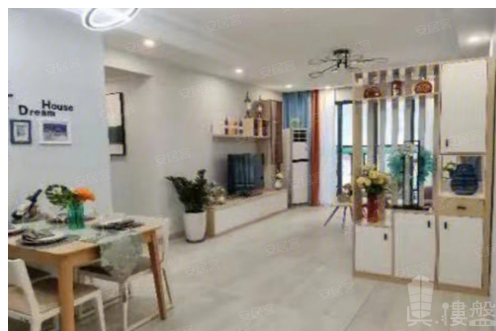

江門寶茵翠亭|首期5萬(減)|鐵路沿線，香港銀行按揭，最新價單

Agent Info

Name: 陳詩雅 Grace
Position: 高級客戶經理
Mobile Phone (852) 91255226
(WhatsApp):

Phone
Number:
Company 大灣區創投

Name:
Company
Phone:

About Us: 我是土生土長廣州人，畢業於廣州設計學院，曾於珠海、深圳及廣州等地工作，熟悉有關城市和人口遷移趨勢，竭誠為閣下服務，尋找到最適合您工作或退休生活的避風塘港灣。大灣區，免費睇樓團，天天出發，珠海、中山、深圳、東莞、惠州、廣州、佛山、肇慶、江門。

Listing details

Title: 江門寶茵翠亭|首期5萬(減)|鐵路沿線，香港銀行按揭，最新價單

Description: 寶茵翠亭位於江門市新會區岡州大道中120號，項目首開主推1棟洋房單位，戶型涵蓋建面94-96²兩房兩廳兩衛和建面118²三房兩廳兩衛，兩梯四戶設計，15層高，參考均價約11700元/²。寶茵翠亭營銷中心和样板間持續對外開放，可前往參觀。

Property text: 寶茵翠亭,江門寶茵翠亭,江門樓盤

Get the latest price list: (852) 91255226

索取平面圖: (852) 91255226

Make an appointment: (852) 91255226

Property information

Posted by: Agent
Property type: Apartment
New/Second-hand: New Property
Property for: Sale
Price: ¥ 730,000